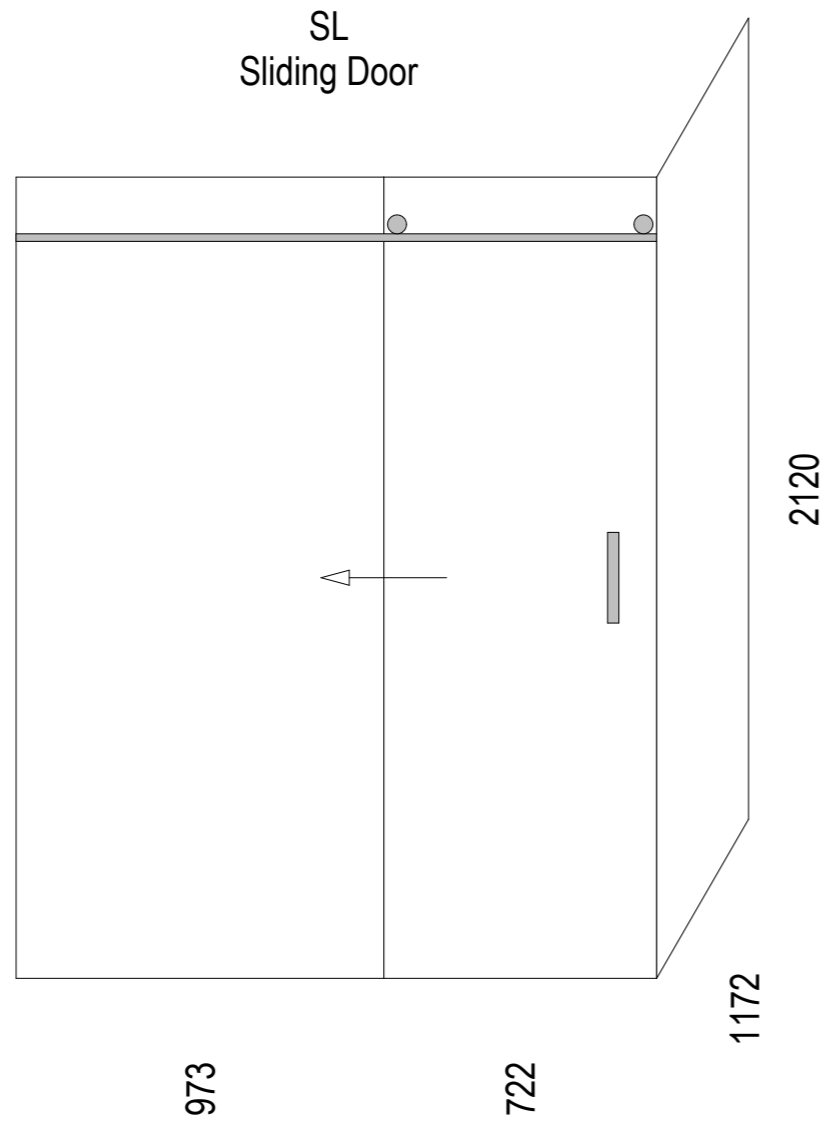

Sliding Door

SKU: AFS-2W-SL-17X12

Note: Actual set-out size 1685x1185

Shower screens can be used for left and right hand showers

AS/NZS 2208: 1996
Grade A TF 8

For more product information go to:
www.atlantis.co.nz/shop/products-all/frameless-screens-1700x1200/