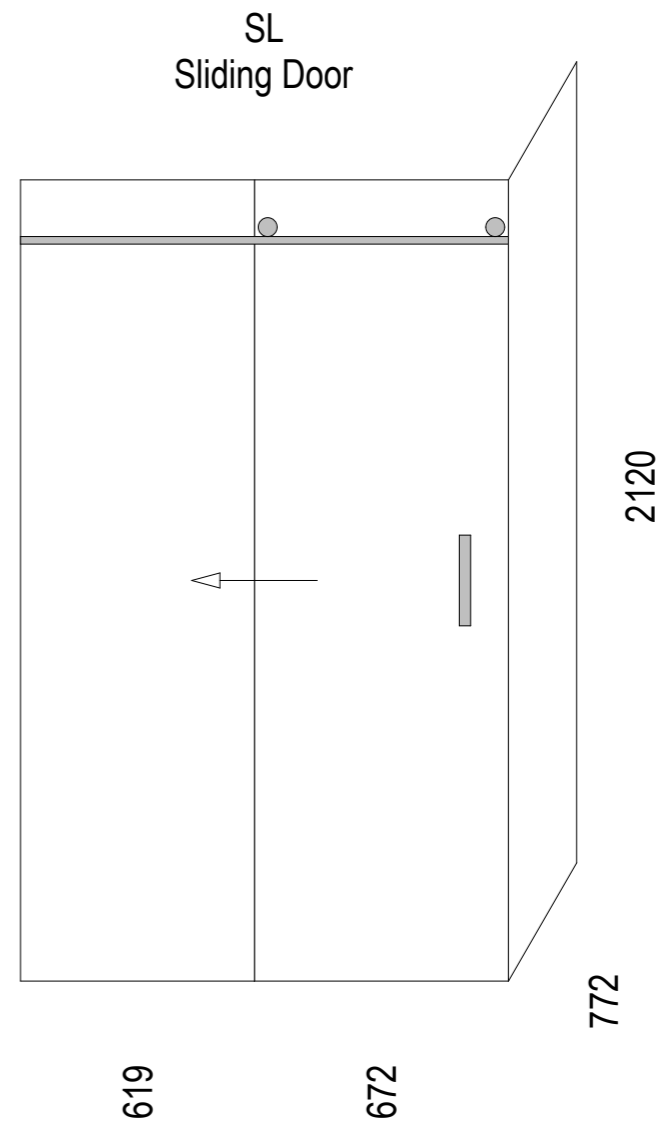

Hinged Door

SKU: AFS-2W-13X8

Sliding Door

SKU: AFS-2W-SL-13X8

Note: Actual set-out size 1285x785
Shower screens can be used for left and right hand showers

AS/NZS 2208: 1996
Grade A TF 8

For more product information go to:
www.atlantis.co.nz/shop/products-all/frameless-screens-1300x800/