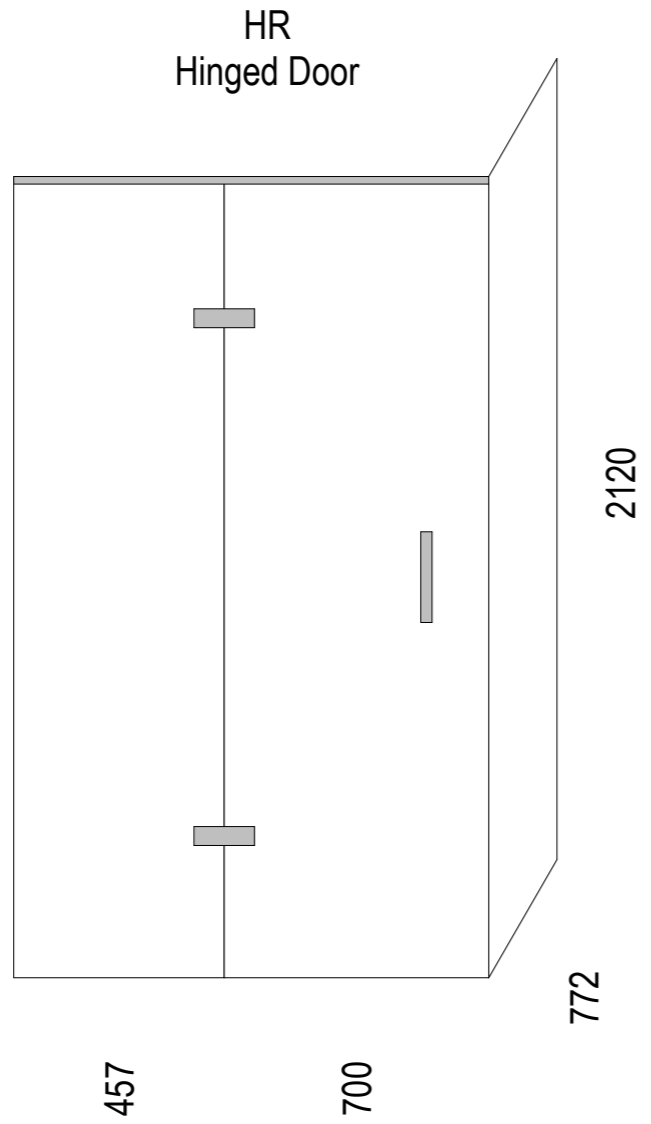

Hinged Door

SKU: AFS-2W-13X8

Sliding Door

SKU: AFS-2W-SL-13X8

Note: Actual set-out size 1285x785
Shower screens can be used for left and right hand showers

AS/NZS 2208: 1996
Grade A TF 8

For more product information go to:
www.atlantis.co.nz/shop/products-all/frameless-screens-1300x800/