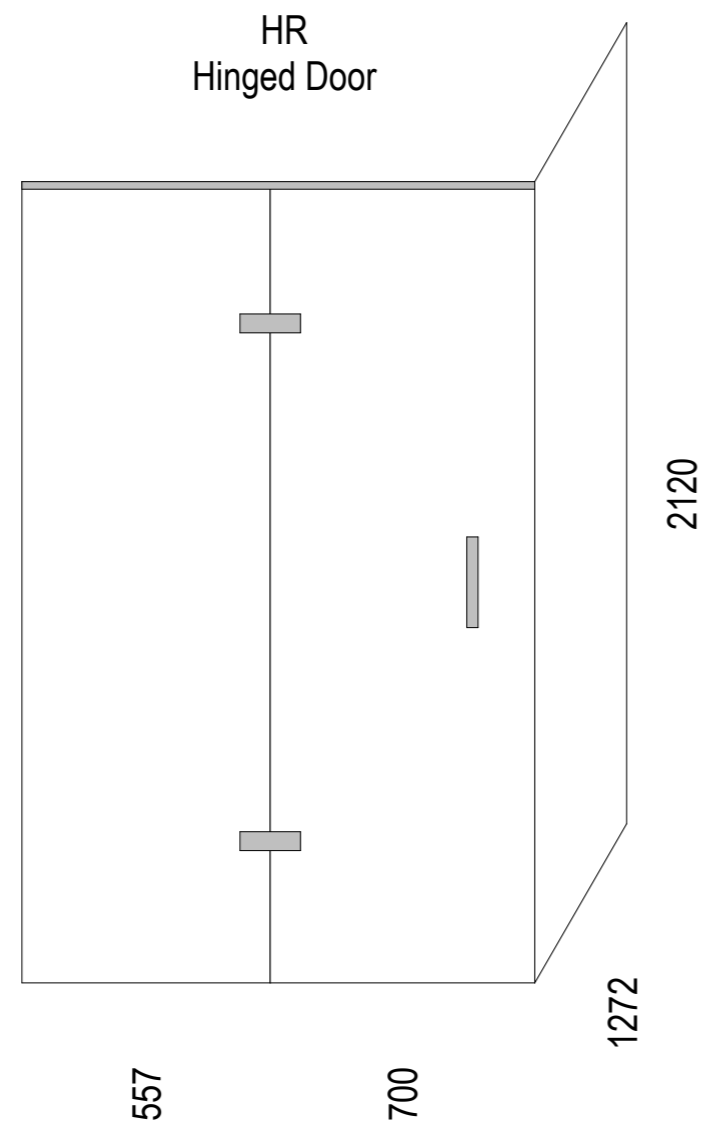

# Hinged Door

SKU: AFS-2W-13X13

**Note: Actual set-out size 1285x1285**

Shower screens can be used for left and right hand showers

AS/NZS 2208: 1996  
Grade A TF 8

For more product information go to:  
[www.atlantis.co.nz/shop/products-all/frameless-screens-1300x1300/](http://www.atlantis.co.nz/shop/products-all/frameless-screens-1300x1300/)