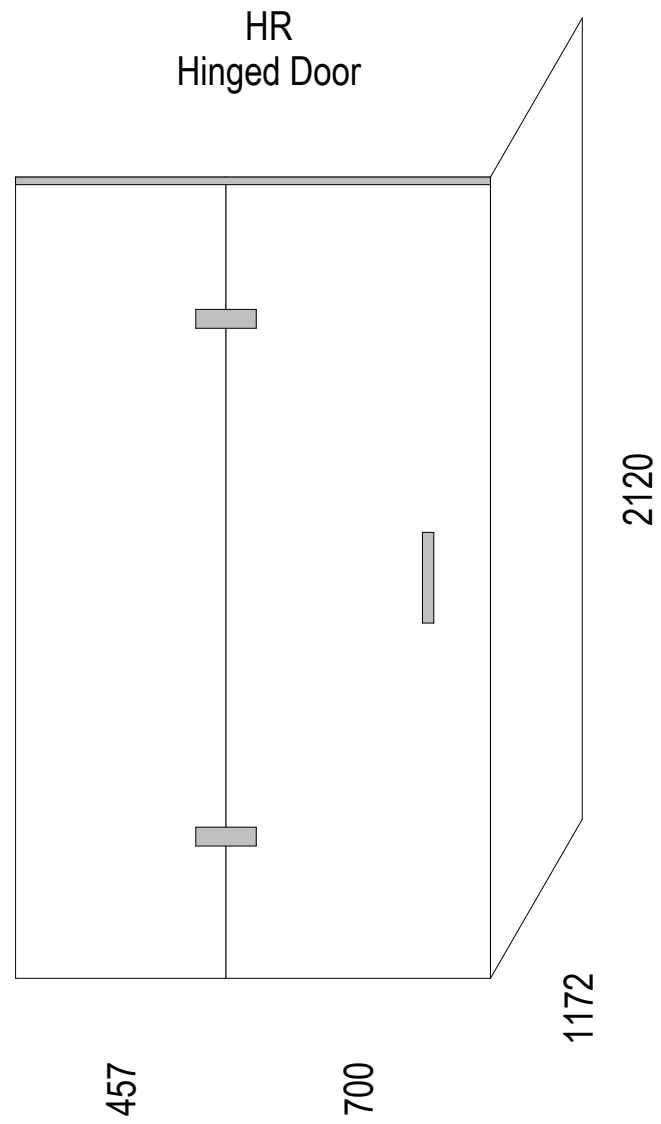

### Hinged Door

SKU: AFS-2W-13X12

### Sliding Door

SKU: AFS-2W-SL-13X12

**Note: Actual set-out size 1285x1185**

Shower screens can be used for left and right hand showers

AS/NZS 2208: 1996

Grade A TF 8

For more product information go to:

[www.atlantis.co.nz/shop/products-all/frameless-screens-1300x1200/](http://www.atlantis.co.nz/shop/products-all/frameless-screens-1300x1200/)