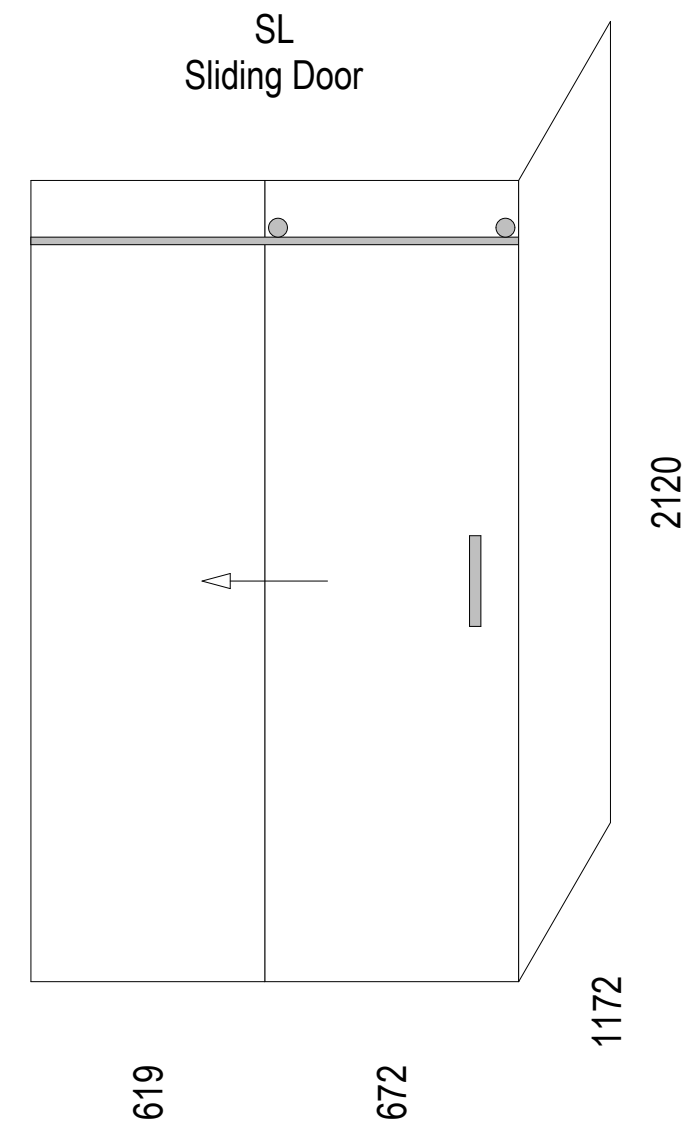

### Hinged Door

SKU: AFS-2W-13X12

### Sliding Door

SKU: AFS-2W-SL-13X12

**Note: Actual set-out size 1285x1185**

Shower screens can be used for left and right hand showers

AS/NZS 2208: 1996

Grade A TF 8

For more product information go to:

[www.atlantis.co.nz/shop/products-all/frameless-screens-1300x1200/](http://www.atlantis.co.nz/shop/products-all/frameless-screens-1300x1200/)