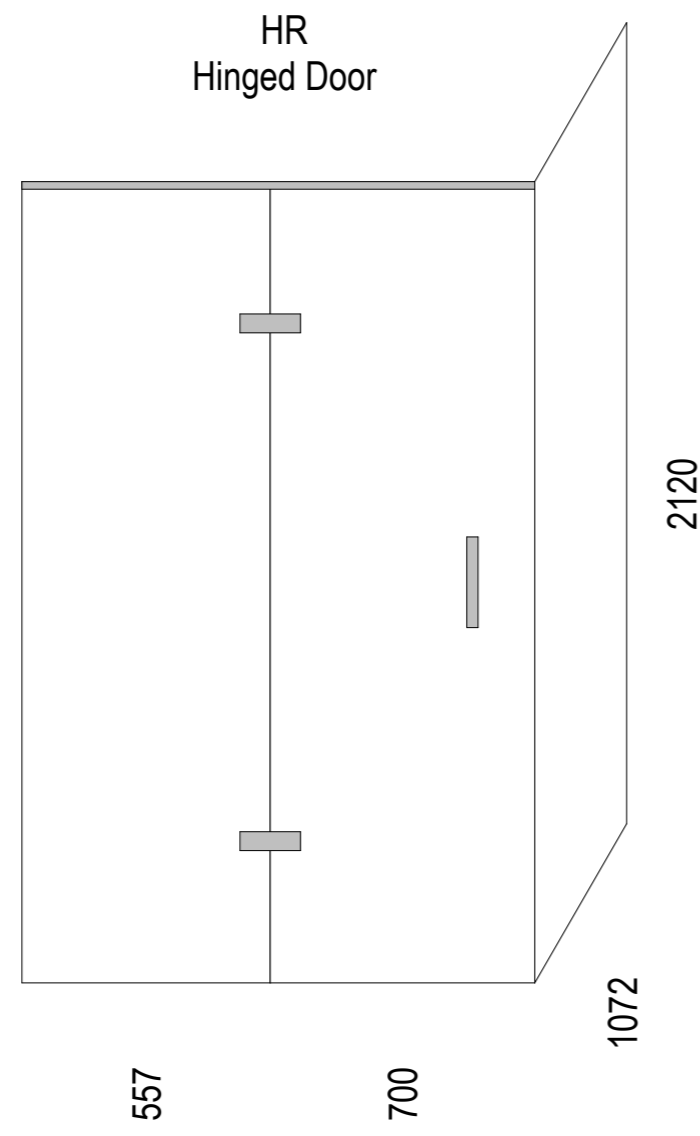

Hinged Door

SKU: AFS-2W-13X11

Note: Actual set-out size 1285x1085

Shower screens can be used for left and right hand showers

AS/NZS 2208: 1996
Grade A TF 8

For more product information go to:
www.atlantis.co.nz/shop/products-all/frameless-screens-1300x1100/