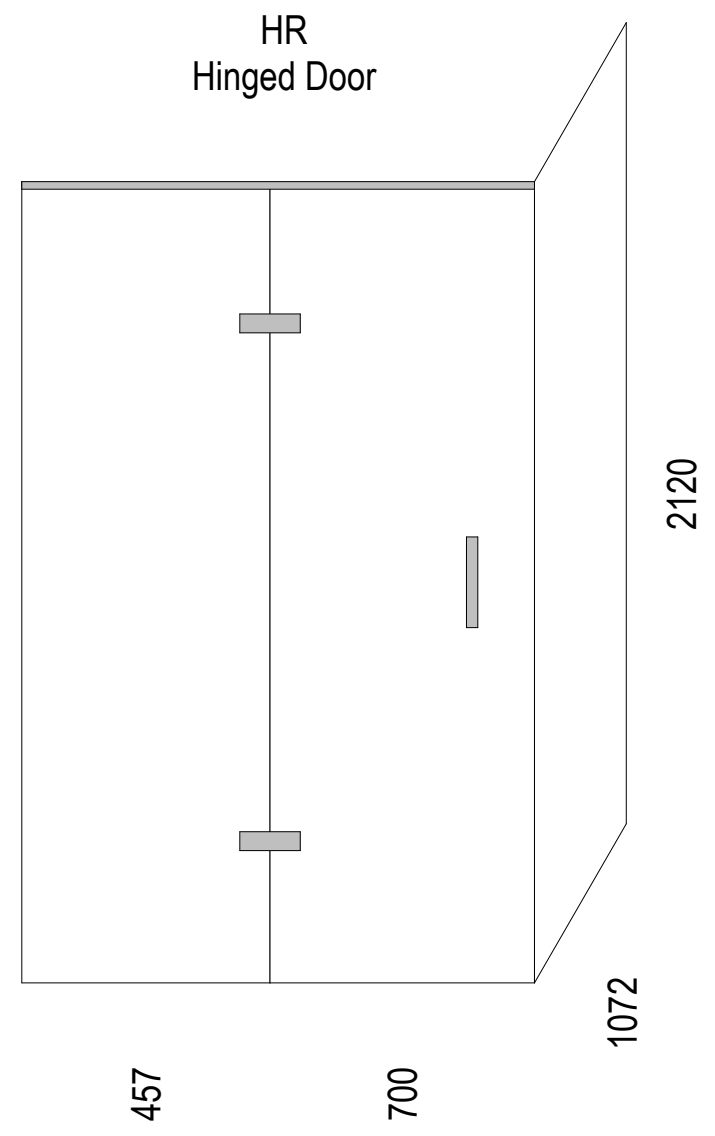

# Hinged Door

SKU: AFS-2W-12X11

**Note: Actual set-out size 1185x1085**

Shower screens can be used for left and right hand showers

AS/NZS 2208: 1996

Grade A TF 8

For more product information go to:

[www.atlantis.co.nz/shop/products-all/frameless-screens-1200x1100/](http://www.atlantis.co.nz/shop/products-all/frameless-screens-1200x1100/)